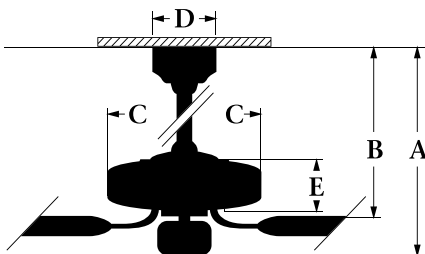

Cameo[®]

with Etruscan or Sandstone Glass

CB60BS with B6/60S-RB3
Brownstone™ Cameo with
Etruscan glass (included) and
Custom Rosewood blades.

Cameo[®]

Designed by Patrick Dolan

MODEL #CB60

DIMENSIONS

A (4" DR) – 15½ C – 15½
A (6" DR) – 17½ D – 6½
B (4" DR) – 12 E – 11½
B (6" DR) – 14

The Cameo fan is shipped with two down rods,
a 4" for mounting close to the ceiling, a 6" rod
for mounting farther away.

SPECIFICATIONS

Blade Sweep – 60"
of Blades – 6
Blade Pitch – 14°
Motor Size – 188 x 22
AMPS (HI Speed) – .70
Watts (HI Speed) – 80
RPM (HI/MED/LO) – 145/110/70
CFM (HI Speed) – 8700