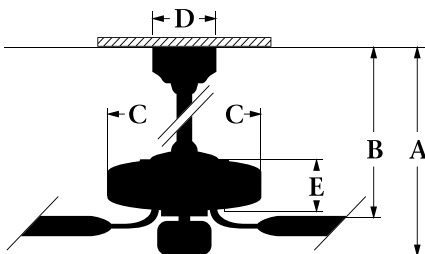

Builder's Award

TX107-MO/MO
Mocha finish fan with matching blades.

MODEL #TX42 & TX107

DIMENSIONS

- A (2" DR) – 10³/₄ C – 5¹/₈
 A (6" DR) – 14³/₄ D – 3¹/₂
 B (2" DR) – 9 E – 3¹/₂
 B (6" DR) – 13

The Builder's Award fan is shipped with two down rods, a 2" for mounting close to the ceiling, a 6" rod for mounting farther away.

SPECIFICATIONS

- Blade Sweep – 52"
 # of Blades – 5
 Blade Pitch – 12°
 Motor Size – 153 x 12
 AMPS (HI Speed) – .70
 Watts (HI Speed) – 80
 RPM (HI/MED/LO) – 200/125/55
 CFM (HI Speed) – 6300

WARRANTY

30 year limited warranty