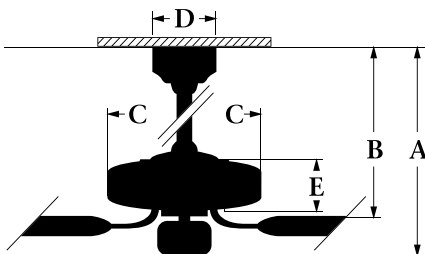

Barcelona®

BC52PB with B5/52S-WB6 and LK12-PB
 Polished Brass Barcelona with Walnut Birch
 Blades and Polished Brass light kit.

MODEL #BC52

DIMENSIONS

A (2" DR) – 10³/₄ C – 12
 A (6" DR) – 14³/₄ D – 5¹/₈
 B (2" DR) – 8 E – 4¹/₄
 B (6" DR) – 12

The Barcelona fan is shipped with two down rods, a 2" for mounting close to the ceiling, a 6" rod for mounting farther away.

SPECIFICATIONS

Blade Sweep – 52"
 # of Blades – 5
 Blade Pitch – 12°
 Motor Size – 153 x 15
 AMPS (HI Speed) – .70
 Watts (HI Speed) – 80
 RPM (HI/MED/LO) – 200/125/55
 CFM (HI Speed) – 6300