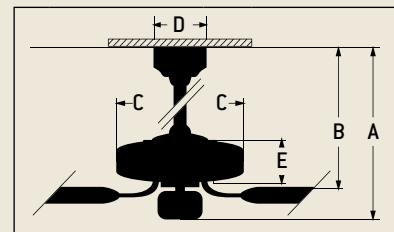

Ceiling Drop Dimensions

A: 6" DR - 16.25"   B: 6" DR - 10.5"

C: 14.0"

D: 7.125"

E: 4.75"

DR: Downrod

*Compare: 49" to 60" ceiling fans have airflow efficiencies ranging from approximately 51 to 176 cubic feet per minute per watt at high speed.

** Due to 2005 EPACT regulations, light kits may be subject to change