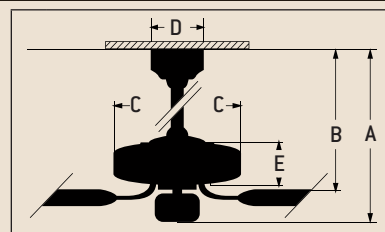

Specs

- Blade Sweep Opt. 42", 52"
- Number of Blades 5
- Blade Pitch 12°
- Motor Size (MM) 153 x 12
- AMPS (HI Speed) 0.5
- Watts (HI Speed) 69
- RPM (HI-MED-LOW) 200-120-55
- Shipping Wt. (lbs.) 14.99
- CU. FT. in Carton 1.42
- Airflow* 6,049
(Cubic Feet Per Minute)
- Electricity Use* 69 Watts
- Airflow Efficiency* 88
(Cubic Feet Per Minute Per Watt)

Ceiling Drop Dimensions

- A: 2" DR - 11.0" B: 2" DR - 8.5"
- A: 4" DR - 12.5" B: 4" DR - 10.0"
- C: 11.0" D: 5.125"
- E: 3.5"

DR: Downrod

Compare: 36" to 48" ceiling fans have airflow efficiencies ranging from approximately 71 to 86 cubic feet per minute per watt at high speed.